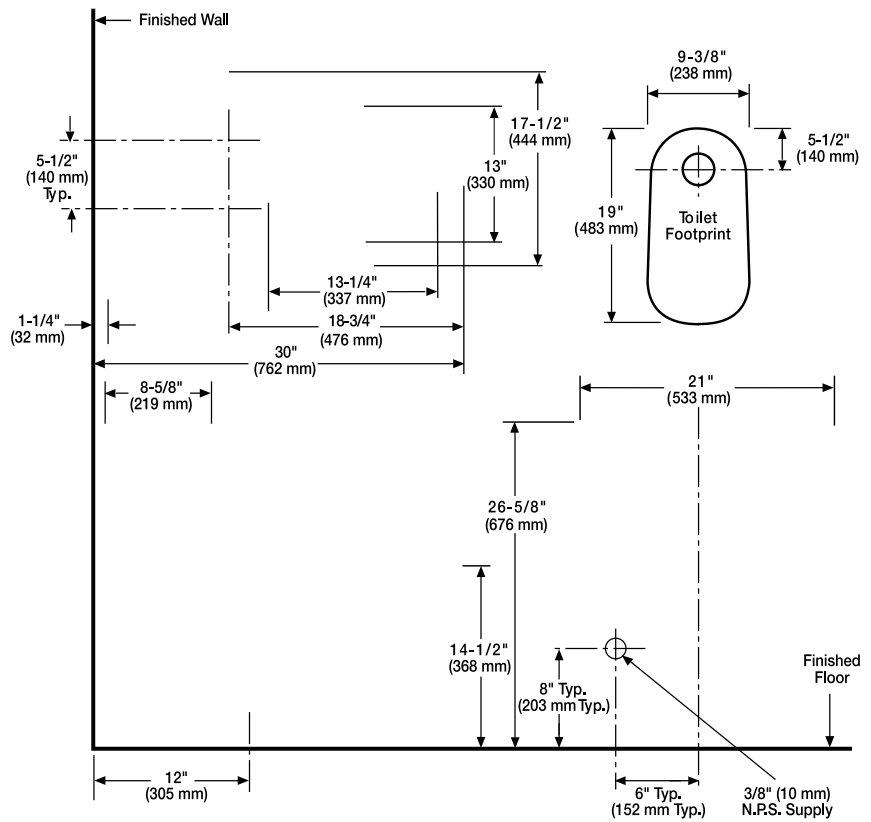

136NS-163NS

New Aleur™

Elongated Front, Vitreous China,
Two-Piece Toilet

Model 136NS-163NS
Shown in White with
SB1200 Primo™ Toilet Seat

F e a t u r e s

- One-Piece Look with Low Silhouette Tank
- Elongated Front
- 1.6 Gpf / 6.0 Lpf
- Two-Inch Glazed Trapway
- Superior Boxed Rim, Siphon Jet SmartFlush™ Technology
- Upgrade with a Color-Match SmartClose™ or Primo™ Toilet Seat
- Complete New Aleur™ Suite Includes a Matching Pedestal Lavatory and Self-Rimming Lavatory
- Available in White, Standard and Designer Colors (Consult Price Book for Specific Colors).
- Model 71 Chrome Plated Plastic Trip Lever (Consult Price Book for Additional Finishes)
- Outstanding Protection - The Mansfield® Limited Lifetime Warranty

M o d e l N u m b e r s

Order No.	Description	Approx. Wt.
136NS-163NS	Elongated front, low profile (1.6 Gpf/ 6.0 Lpf) two-piece toilet. 12" Rough-in. Includes tank trim and chrome plated plastic trip lever. Less toilet seat and supply. Specify color.	92 lbs. (42 kg)
136NS	Elongated front toilet bowl only. 12" Rough-in. Less toilet seat. Specify color.	52 lbs. (24 kg)
163NS	New Aleur tank and cover only with left hand, chrome plated plastic trip lever. Less supply. Specify color.	40 lbs. (18 kg)
SB1175	Elongated, SmartClose™ toilet seat.	5.5 lbs. (2 kg)
SB1200	Elongated, Primo™ toilet seat.	5.5 lbs. (2 kg)

Dimensions may vary 1/4" (6.4mm ±).