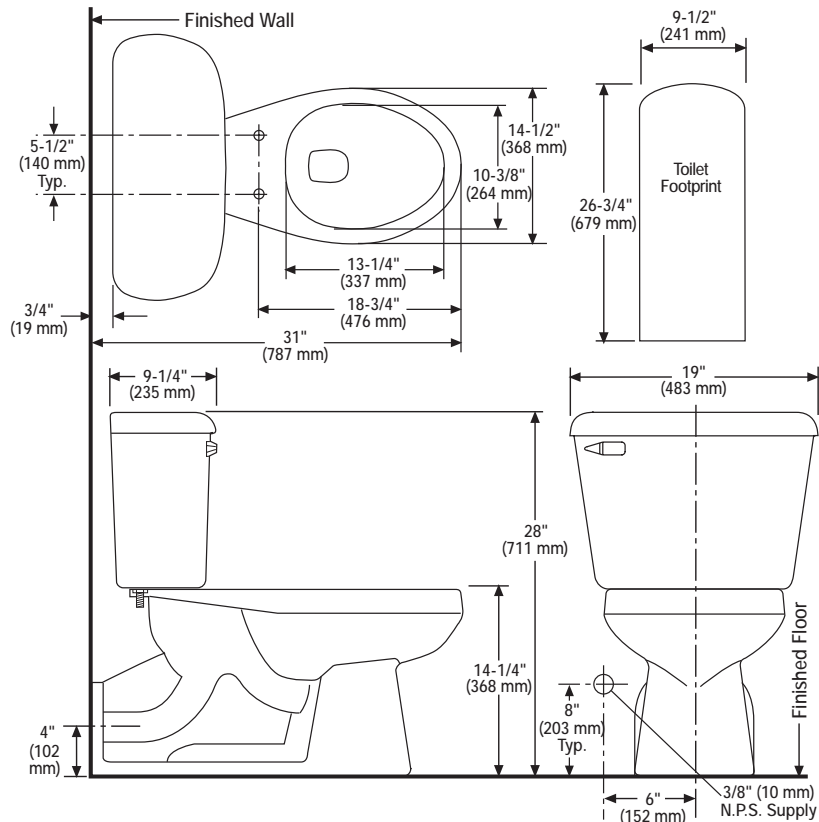

Technical Information

Specifications

Material	Vitreous China
Water Pressure Range	35 to 125 P.S.I.
Flush System	Flushmate III™ Flushing Technology
Water Usage	1.0 Gpf/3.8 Lpf
Water Surface Area	9-7/8" x 12-1/4"
Trap Diameter	2"
Trap Seal	2-7/8"
Rough-In	Back Outlet
Shipping Dimensions	Model 149 32-1/4" x 16-1/8" x 15-1/4" (819 mm x 410 mm x 387 mm) Model 154/153/153RH 21" x 11-3/8" x 17-3/4" (533 mm x 289 mm x 451 mm)
Shipping Weight	Model 149 - 61 lbs. (28 kg) Model 154/153/153RH 47 lbs. (21 kg)
Warranty	Vitreous China - Limited Lifetime Tank Trim - Limited One Year

NOTE: Rough-in measurements may vary 1/4" (6.4 mm ±).

See our complete line of acrylic, vitreous china, cast iron and enameled steel bathroom and kitchen fixtures, plastic tank trim and plumbing products.