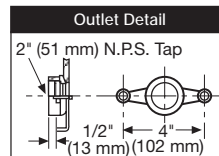

### Model Numbers

Order No.	Description	Approx. Wt.
410	Vitreous china, half-stall, wash down (1.0 Gpf/3.8 Lpf) urinal. Fitted with 3/4" top spud and 2" outlet spud including all gaskets bolts and washers. Mounting bracket included. Less flushometer. Specify color.	60 lbs. (27 kg)

#### Specifications

Material	Vitreous China
Size	18-3/8" x 27-7/8" (467 mm x 683 mm)
Water Usage	1.0 Gpf/3.8 Lpf or Less
Inlet	3/4"
Outlet	2"
Shipping Weight	57 lbs. (26 kg)
Shipping Dimensions	28" x 15-1/8" x 20-3/4" (711 mm x 384 mm x 527 mm)
Warranty	Limited Lifetime

NOTE: Rough-in measurements may vary 1/4" (6.4 mm ±).

NOTE: Outlet connection 2" female threads - protrude 1/2" past the urinal.

ADA Installation	
1	44" (1118 mm)
2	28-1/2" (724 mm)
3	14-1/2" (368 mm)
4	10-7/8" (276 mm)