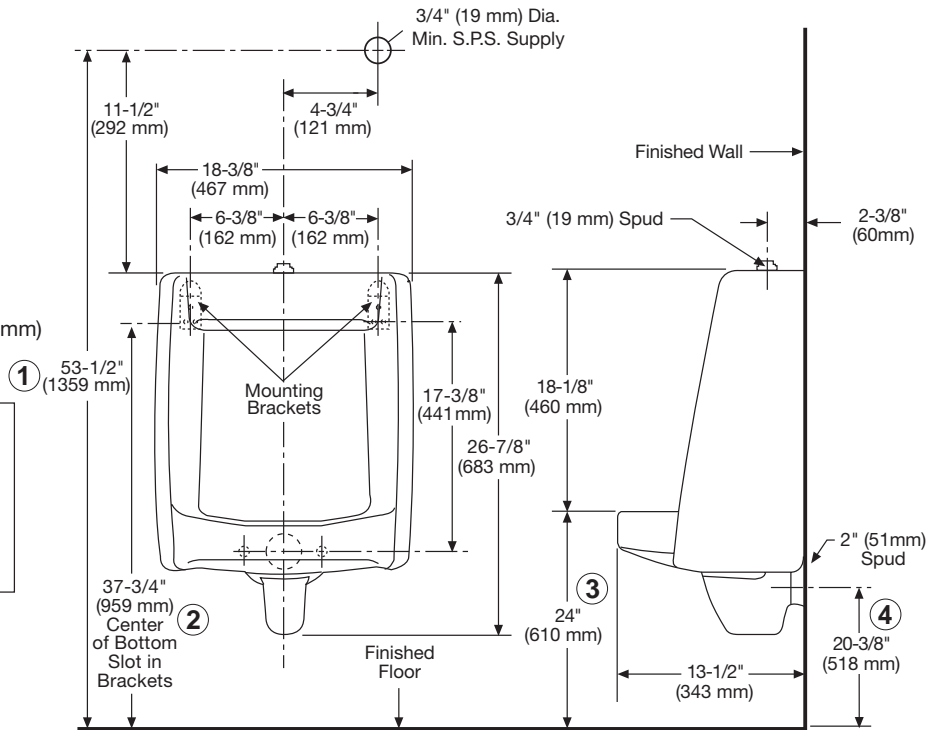

### Features

- Half-Stall, Wall-Mount, Wash-Down Urinal with Extended Shields.
- 1.0 Gpf / 3.8 Lpf or Less
- When Installed with Mansfield Plumbing Model 2075 Urinal Flush Valve, flushes on .75 Gpf / 2.85 Lpf and Exceeds all ULF Code Requirements
- Integral Trap
- Includes 3/4" Top Spud, 2" Outlet Spud, Two Concealed Hangers and Bolts
- Complies with ADA Requirements for Accessibility
- Available in White and Standard Colors (Consult Price Book for Specific Colors)
- Outstanding Protection - The Mansfield® Limited Lifetime Warranty

### Model Numbers

Order No.	Description	Approx. Wt.
410	Vitreous china, half-stall, wash down (1.0 Gpf/3.8 Lpf) urinal. Fitted with 3/4" top spud and 2" outlet spud including all gaskets bolts and washers. Mounting bracket included. Less flushometer. Specify color.	60 lbs. (27 kg)

#### Specifications

Material	Vitreous China
Size	18-3/8" x 27-7/8" (467 mm x 683 mm)
Water Usage	1.0 Gpf/3.8 Lpf or Less
Inlet	3/4"
Outlet	2"
Shipping Weight	57 lbs. (26 kg)
Shipping Dimensions	28" x 15-1/8" x 20-3/4" (711 mm x 384 mm x 527 mm)
Warranty	Limited Lifetime

NOTE: Rough-in measurements may vary 1/4" (6.4 mm ±).

NOTE: Outlet connection 2" female threads - protrude 1/2" past the urinal.

ADA Installation	
1	44" (1118 mm)
2	28-1/2" (724 mm)
3	14-1/2" (368 mm)
4	10-7/8" (276 mm)