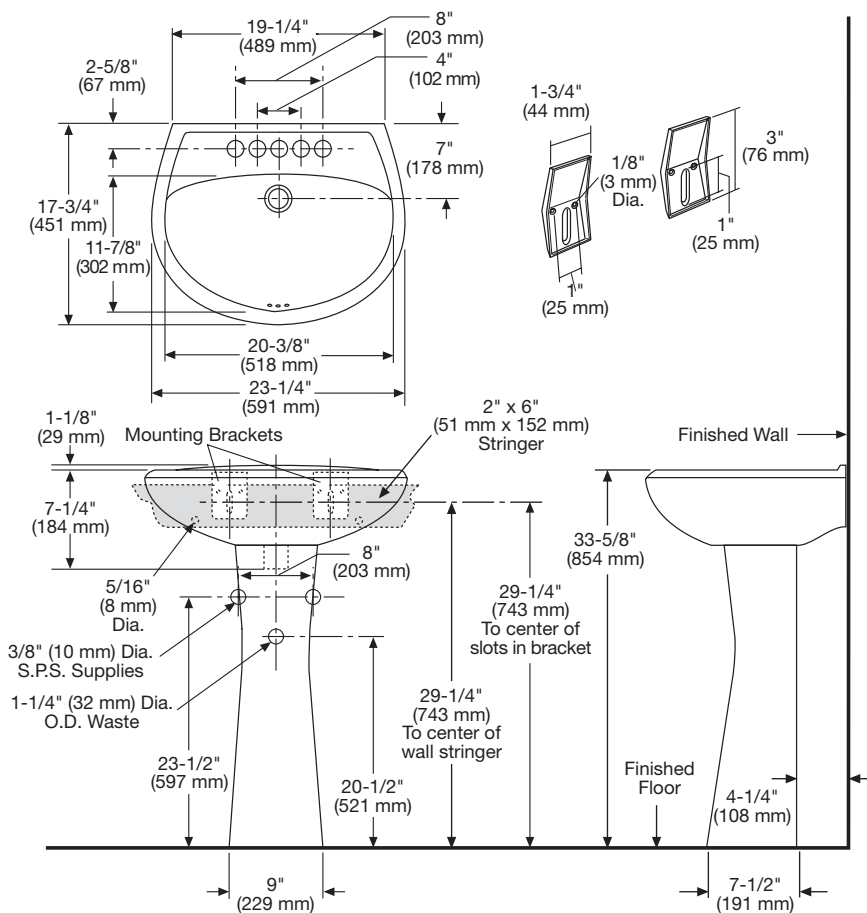

### Model Numbers

Order No.	Description	Approx. Wt.
485NS	23-1/4" x 17-3/4" Lavatory with pedestal. Available with 4" and 8" faucet centers. Complete with hanger and installation instructions. Less faucet, drain assembly and supply. Specify color.	53 lbs. (24 kg)
453-4	23-1/4" x 17-3/4" Lavatory with 4" faucet centers. Less faucet, drain assembly and supply. Specify color.	32 lbs. (14 kg)
453-8	Same as above with 8" faucet centers. Specify color.	32 lbs. (14 kg)
413	Pedestal only. Specify color.	21 lbs. (10 kg)

## New Barron

Large, Oval, Vitreous China  
Pedestal Lavatory

#### Specifications

Material	Vitreous China
Size	23-1/4" x 17-3/4" (591 mm x 451 mm)
Basin	20-3/8" x 11-7/8" (518 mm x 302 mm)
Faucet Holes	4" Faucet Centers - 1-1/4" (All Holes) 8" Faucet Centers - 1-1/2" (All Holes)
Warranty	Limited Lifetime
Shipping Dimensions	Model 453 23-7/8" x 9-1/4" x 19-3/8" (606 mm x 235 mm x 492 mm) Model 413 31-1/2" x 9-3/8" x 11" (800 mm x 238 mm x 279 mm)
Shipping Weight	Model 453 - 36 lbs. (16 kg) Model 413 - 24 lbs. (11 kg)

NOTE: Rough-in measurements may vary 1/4" (6.4 mm ±).

**Mansfield**  
performance for a lifetime™

See our complete line of acrylic, vitreous china, enameled steel bathroom and kitchen fixtures, brass fittings, plastic tank trim and plumbing products.