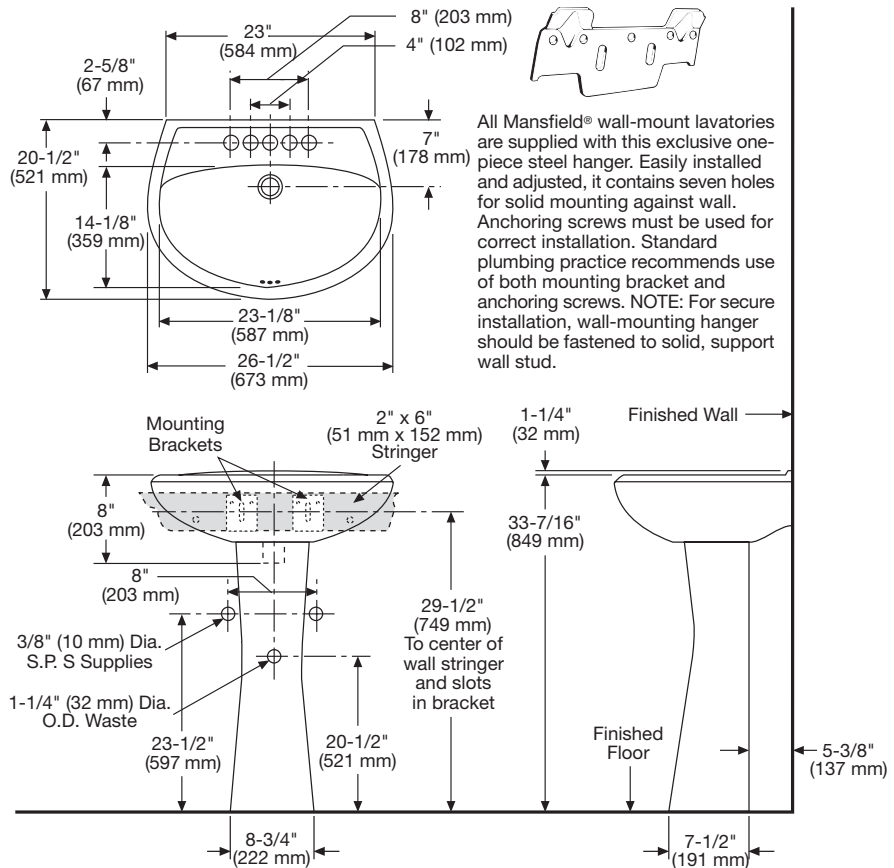

### Model Numbers

Order No.	Description	Approx. Wt.
487	26-1/2" x 20-1/2" Lavatory with pedestal. Available with 4" and 8" faucet centers. Complete with hanger and installation instructions. Less faucet, drain assembly and supply. Specify color.	60 lbs. (27 kg)
456-4	26-1/2" x 20-1/2" Lavatory with 4" faucet centers. Less faucet, drain assembly and supply. Specify color.	40 lbs. (18 kg)
456-8	Same as above with 8" faucet centers. Specify color.	40 lbs. (18 kg)
403	Pedestal lavatory base only. Specify color.	20 lbs. (9 kg)

## Grand Barron

Grand, Oval, Vitreous China,  
Pedestal Lavatory

#### Specifications

Material	Vitreous China
Size	26-1/2" x 20-1/2" (673 mm x 521 mm)
Basin	23-1/8" x 14-1/8" (587 mm x 359 mm)
Faucet Holes	4" Faucet Centers 1-3/16" (All Holes)  8" Faucet Centers 1-7/16" (All Holes)
Shipping Dimensions	Model 456 9-1/4" x 26-1/2" x 21-5/8" (235 mm x 673 mm x 549 mm)  Model 403 32" x 9-1/2" x 11" (813 mm x 241 mm x 279mm)
Shipping Weight	Model 456 - 44 lbs. (20 kg) Model 403 - 23 lbs. (10 kg)
Warranty	Limited Lifetime

NOTE: Rough-in measurements may vary 1/4" (6.4 mm ±).

See our complete line of acrylic, vitreous china, enameled steel bathroom and kitchen fixtures, brass fittings, plastic tank trim and plumbing products.