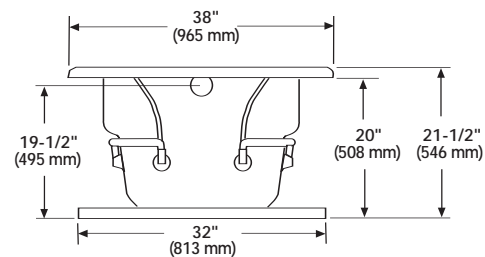

Technical Information

Pump locations are shown for clarity.
STD-standard pump location.
ALT1 - optional alternate pump location.

Note: Nailing flange not available on this unit.

Installer Note: Due to the freeform shape of the tub shell, it is recommended that the tub be on the job before making the final cut-out for drop-in installation.

Note: Rough-in measurements may vary 1/4" (6.4 mm ±).

Specifications

Dimensions	38" x 68" x 21-1/2"	Number of Jets	Eight
Material	Acrylic, fiberglass reinforced	Air Volume Control	Two
Construction	Self-contained, pre-plumbed whirlpool bath with heat-bent rigid PVC Pipe, mounted on a pre-leveled thermoformed, drip pan base	Water Capacity	70 gal. max., 40 gal. min. (266 liters/152 liters)
Pump Motor	2 HP, Ten-speed, 120 volt, 60 HZ, 13.5 AMP, pre-mounted	Floor Loading	47 lbs./sq. ft. (229 kg/m²)
Electrical Requirements	Two separate 120 volt, 20 AMP, GFCI protected circuits	Shipping Weight	148 lbs. (67 kg)
		Warranty	Limited ten year

These dimensions are nominal and are subject to change without prior notice.

When tested for compliance to the requirement of ANSI A112.19.7M and A112.19.8M for "Whirlpool Bath Appliances" and ANSI Z124 for "Plastic Bathtub Units" the tested units are found to comply and are acceptable for listing under the Terralab Engineers, Inc. follow-up service. Listed Number 15197.

Certified for permanent electrical supply connection only.