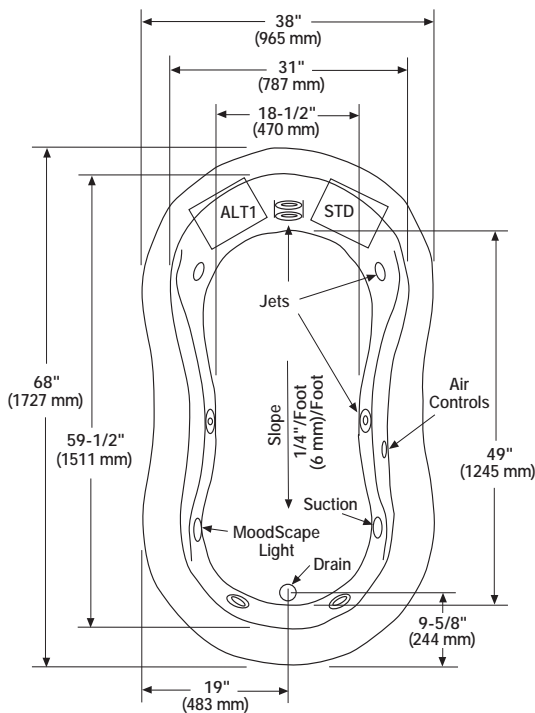

Model Numbers

Order No.	Description	Approx. Wt.
5013	38" x 68" x 21-1/2" Oval whirlpool Specify color and options when ordering.	110 lbs. (49 kg)
SWA215	Anti-microbial acrylic (White, Bone or Biscuit)	

Stacked Back Jets

Two micro directional jets stacked for a concentrated back or foot massage. The user(s) controls both direction and intensity. Two side lumbar jets round out the back massage package.

Technical Information

Pump locations are shown for clarity.
STD-standard pump location.
ALT1 - optional alternate pump location.

Note: Nailing flange not available on this unit.

Installer Note: Due to the freeform shape of the tub shell, it is recommended that the tub be on the job before making the final cut-out for drop-in installation.

Note: Rough-in measurements may vary 1/4" (6.4 mm ±).

Specifications

Dimensions	38" x 68" x 21-1/2"	Number of Jets	Eight
Material	Acrylic, fiberglass reinforced	Air Volume Control	Two
Construction	Self-contained, pre-plumbed whirlpool bath with heat-bent rigid PVC Pipe, mounted on a pre-leveled thermoformed, drip pan base	Water Capacity	70 gal. max., 40 gal. min. (266 liters/152 liters)
Pump Motor	2 HP, Ten-speed, 120 volt, 60 HZ, 13.5 AMP, pre-mounted	Floor Loading	47 lbs./sq. ft. (229 kg/m ²)
Electrical Requirements	Two separate 120 volt, 20 AMP, GFCI protected circuits	Shipping Weight	148 lbs. (67 kg)
		Warranty	Limited ten year