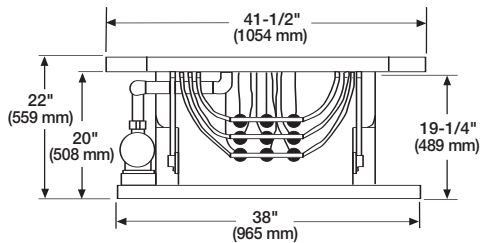

Model Numbers

| Order No. | Description | Approx. Wt. |
|-----------|---|------------------|
| 5014 | 41-1/2" x 71-1/2" x 22" Rectangular whirlpool Specify color and options when ordering. | 140 lbs. (63 kg) |
| SWA215 | Anti-microbial acrylic (White, Bone or Biscuit) | |

Technical Information

Note: Nailing flange not available on this unit.

Note: Rough-in measurements may vary 1/4" (6.4 mm ±).

Specifications

| | | | |
|-------------------------|--|--------------------|--|
| Dimensions | 41-1/2" x 71-1/2" x 22" | Number of Jets | Twenty-four |
| Material | Acrylic, fiberglass reinforced | Air Volume Control | Two |
| Construction | Self-contained, pre-plumbed whirlpool bath with heat-bent rigid PVC Pipe, mounted on a pre-leveled thermoformed, drip pan base | Water Capacity | 85 gal. max., 75 gal. min. (323 liters/285 liters) |
| Pump Motor | Dual, 2 HP, Ten-speed, 120 volt, 60 HZ, 13.5 AMP, pre-mounted | Floor Loading | 47 lbs./sq. ft. (229 kg/m ²) |
| Electrical Requirements | Three separate 120 volt, 20 AMP, GFCI protected circuits | Shipping Weight | 185 lbs. (84 kg) |
| | | Warranty | Limited ten year |