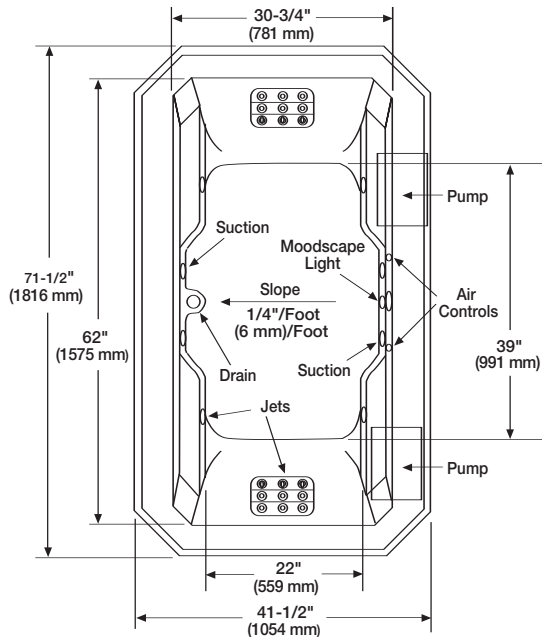

Model Numbers

| Order No. | Description | Approx. Wt. |
|-----------|---|------------------|
| 5014 | 41-1/2" x 71-1/2" x 22" Rectangular whirlpool Specify color and options when ordering. | 140 lbs. (63 kg) |
| SWA215 | Anti-microbial acrylic (White, Bone or Biscuit) | |

Technical Information

Note: Nailing flange not available on this unit.

Note: Rough-in measurements may vary 1/4" (6.4 mm ±).

Specifications

| | | | |
|-------------------------|--|--------------------|--|
| Dimensions | 41-1/2" x 71-1/2" x 22" | Number of Jets | Twenty-four |
| Material | Acrylic, fiberglass reinforced | Air Volume Control | Two |
| Construction | Self-contained, pre-plumbed whirlpool bath with heat-bent rigid PVC Pipe, mounted on a pre-leveled thermoformed, drip pan base | Water Capacity | 85 gal. max., 75 gal. min. (323 liters/285 liters) |
| Pump Motor | Dual, 2 HP, Ten-speed, 120 volt, 60 HZ, 13.5 AMP, pre-mounted | Floor Loading | 47 lbs./sq. ft. (229 kg/m ²) |
| Electrical Requirements | Three separate 120 volt, 20 AMP, GFCI protected circuits | Shipping Weight | 185 lbs. (84 kg) |
| | | Warranty | Limited ten year |