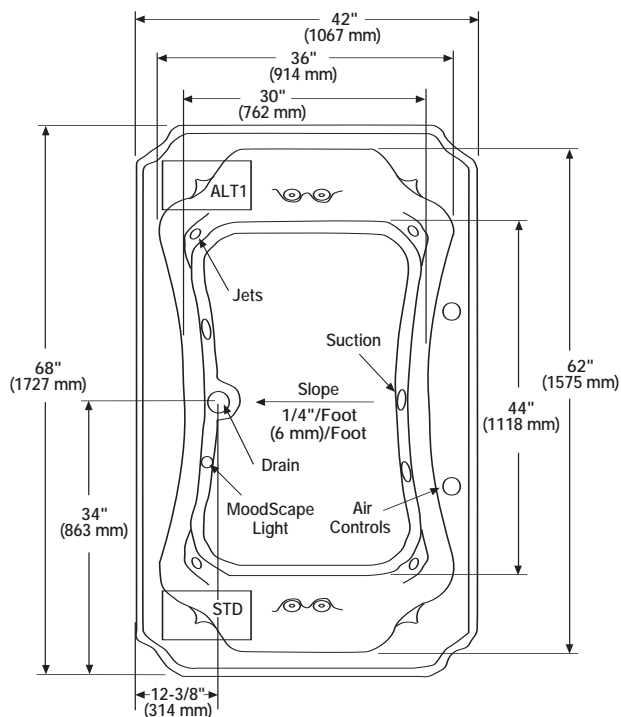

## Model Numbers

Order No.	Description	Approx. Wt.
5011	42" x 68" x 22" Rectangular whirlpool Specify color and options when ordering.	110 lbs. (49 kg)
SWA215	Anti-microbial acrylic (White, Bone or Biscuit)	

#### Side-by-Side Back Jets

Two micro jets for a concentrated back massage. The user(s) controls both direction and intensity. Two micro lumbar jets placed at each corner round out the back massage package.

### Technical Information

Pump locations are shown for clarity.  
STD-standard pump location.  
ALT1 - optional alternate pump location.

Note: Nailing flange not available on this unit.

Note: Rough-in measurements may vary 1/4" (6.4 mm ±).

#### Specifications

Dimensions 42" x 68" x 22"  
Material Acrylic, fiberglass reinforced  
Construction Self-contained, pre-plumbed whirlpool bath with heat-bent rigid PVC Pipe, mounted on a pre-leveled thermoformed, drip pan base  
Pump Motor 2 HP, Ten-speed, 120 volt, 60 HZ, 13.5 AMP, pre-mounted  
Electrical Requirements Two separate 120 volt, 20 AMP, GFCI protected circuits