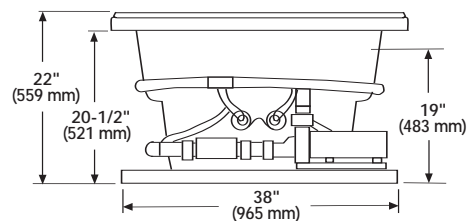

Swirl-way® Romanesque™

Rectangular Whirlpool

Features and Upgrades

Micro Directional Jets

Two micro jets, adjustable in both direction and intensity, allows you to control your total hydromassage experience. Available in Color-Match, Chrome, Everbrass (PVD) or Brushed Nickel.

Luxury Package

A SimpleSelect™ control, solid state-of-the-art, four function control with LCD display. Controls on/off, ten-speed pump, massage action, and MoodScape™ light. Package includes the solid state in-line heater and MoodScape™ light.

Side-by-Side Back Jets

Two micro jets for a concentrated back massage. The user(s) controls both direction and intensity. Two micro lumbar jets placed at each corner round out the back massage package.

Technical Information

Pump locations are shown for clarity.
STD-standard pump location.
ALT1 - optional alternate pump location.

Note: Nailing flange not available on this unit.

Note: Rough-in measurements may vary 1/4" (6.4 mm ±).

Specifications

Dimensions 42" x 68" x 22"
Material Acrylic, fiberglass reinforced
Construction Self-contained, pre-plumbed whirlpool bath with heat-bent rigid PVC Pipe, mounted on a pre-leveled thermoformed, drip pan base
Pump Motor 2 HP, Ten-speed, 120 volt, 60 HZ, 13.5 AMP, pre-mounted
Electrical Requirements Two separate 120 volt, 20 AMP, GFCI protected circuits

Number of Jets Ten
Air Volume Control Two
Water Capacity 70 gal. max., 40 gal. min. (266 liters/152 liters)
Floor Loading 47 lbs./sq. ft. (229 kg/m²)
Shipping Weight 175 lbs. (796 kg)
Warranty Limited ten year

These dimensions are nominal and are subject to change without prior notice.

When tested for compliance to the requirement of ANSI A112.19.7M and A112.19.8M for "Whirlpool Bath Appliances" and ANSI Z124 for "Plastic Bathtub Units" the tested units are found to comply and are acceptable for listing under the Terralab Engineers, Inc. follow-up service. Listed Number 15197.

Certified for permanent electrical supply connection only.

Mansfield
Performance For A Lifetime™

Mansfield® Plumbing Products LLC • Sales Services Toll Free 800-999-1459 • Fax 903-657-3450
Website: www.mansfieldplumbing.com • Email: custserv@mansfieldplumbing.com