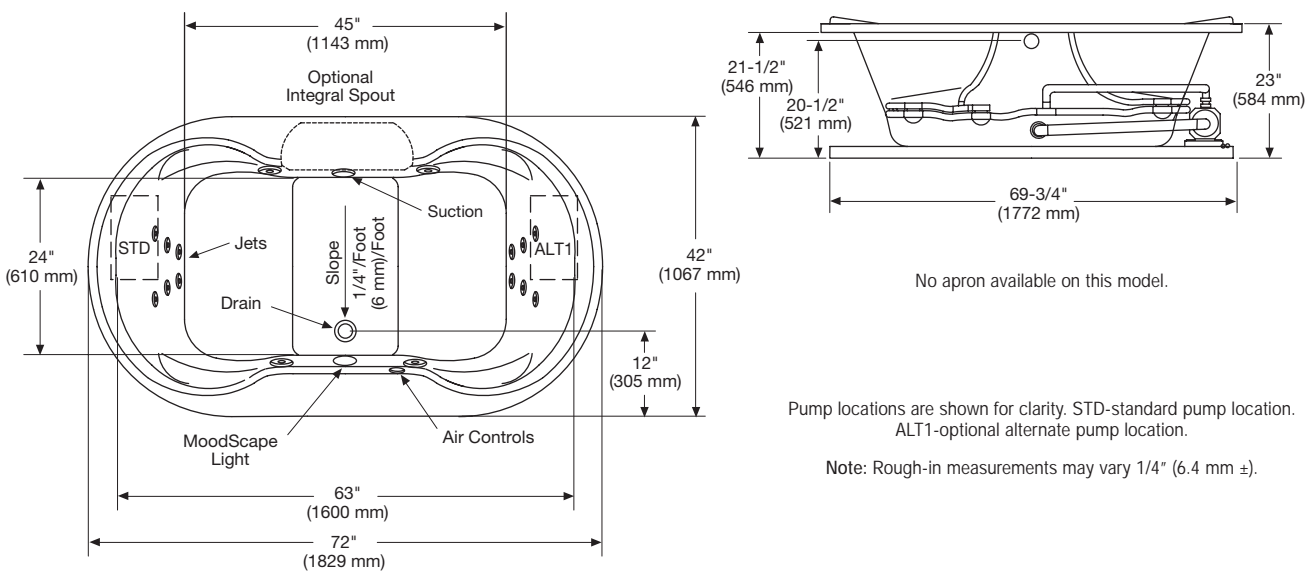

#### Specifications

Dimensions 42" x 72" x 24"  
 Material Acrylic, fiberglass reinforced  
 Construction Self-contained, pre-plumbed whirlpool bath with heat-bent rigid PVC pipe, mounted on a pre-leveled thermoformed, drip pan base  
 Pump Motor 2 HP, variable speed, 120 volt, 60 HZ  
 Electrical Requirements Two separate 120 volt, 20 AMP, GFCI outlets