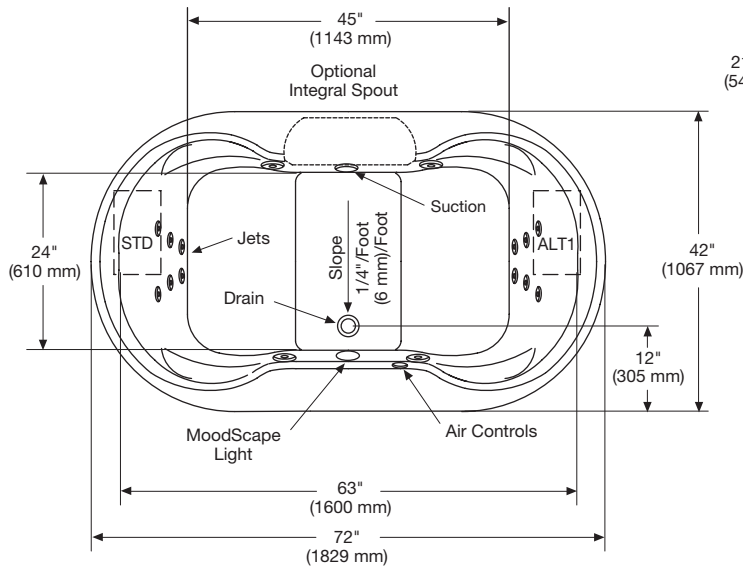

Model Numbers

Order No.	Description	Approx. Wt.
5076	42" x 72" x 24" Oval whirlpool w/spout. Specify color and options when ordering.	130 lbs. (59 kg)
5077	42" x 72" x 24" Oval whirlpool w/o spout. Specify color and options when ordering.	130 lbs. (59 kg)
5576	42" x 72" x 24" Oval bath w/spout. Specify color and options when ordering.	120 lbs. (54 kg)
5577	42" x 72" x 24" Oval bath w/o spout. Specify color and options when ordering.	120 lbs. (54 kg)
SW1210	Luxury package	2 lbs. (1 kg)
SWA215	Anti-microbial acrylic (White, Bone or Biscuit)	

Swirl-way® Heathrow OV™

Oval Whirlpool

Features and Upgrades

Micro Directional Jets

Four micro jets, adjustable in both direction and intensity, allows you to control your total hydromassage experience. Available in Color-Match, Chrome, Everbrass (PVD) or Brushed Nickel.

Stacked Back Jets

Four lumbar directional jets and two spinning lumbar jets at each end give the user(s) the best in hydro-therapy.

Technical Information

No apron available on this model.

Pump locations are shown for clarity. STD-standard pump location. ALT1-alternate pump location.

Note: Rough-in measurements may vary 1/4" (6.4 mm ±).

Specifications

Dimensions 42" x 72" x 24"
 Material Acrylic, fiberglass reinforced
 Construction Self-contained, pre-plumbed whirlpool bath with heat-bent rigid PVC pipe, mounted on a pre-leveled thermoformed, drip pan base
 Pump Motor 2 HP, variable speed, 120 volt, 60 HZ
 Electrical Requirements Two separate 120 volt, 20 AMP, GFCI outlets