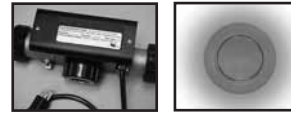

Stacked Back Jets

Four lumbar directional jets and two spinning lumbar jets at each end give the user(s) the best in hydro-therapy.