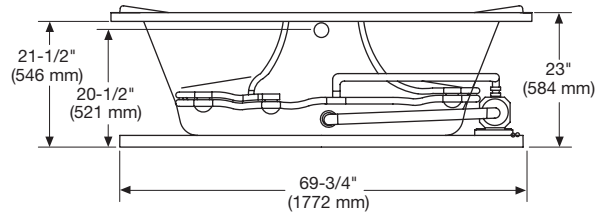

Swirl-way® Heathrow OV™

Oval Whirlpool

Features and Upgrades

Micro Directional Jets

Four micro jets, adjustable in both direction and intensity, allows you to control your total hydromassage experience. Available in Color-Match, Chrome, Everbrass (PVD) or Brushed Nickel.

Luxury Package

A SimpleSelect™ control, solid state-of-the-art, four function control with LCD display. Controls on/off, ten-speed pump, massage action, and MoodScape™ light. Package includes the solid state in-line heater and MoodScape™ light.

Stacked Back Jets

Four lumbar directional jets and two spinning lumbar jets at each end give the user(s) the best in hydro-therapy.

Technical Information

No apron available on this model.

Pump locations are shown for clarity. STD-standard pump location. ALT1-alternate pump location.

Note: Rough-in measurements may vary 1/4" (6.4 mm ±).

Specifications

Dimensions 42" x 72" x 24"
Material Acrylic, fiberglass reinforced
Construction Self-contained, pre-plumbed whirlpool bath with heat-bent rigid PVC pipe, mounted on a pre-leveled thermoformed, drip pan base
Pump Motor 2 HP, variable speed, 120 volt, 60 HZ
Electrical Requirements Two separate 120 volt, 20 AMP, GFCI outlets

Number of Jets Sixteen
Air Volume Control Two
Water Capacity 72 gal. max., 60 gal. min. (273 liters/227 liters)
Floor Loading 47 lbs./sq. ft. (229 kg/m²)
Shipping Weight 175 lbs. (79 kg)
Warranty Limited Ten Year

These dimensions are nominal and are subject to change without prior notice.

When tested for compliance to the requirement of ANSI A112.19.7M and A112.19.8M for "Whirlpool Bath Appliances" and ANSI Z124 for "Plastic Bathtub Units" the tested units are found to comply and are acceptable for listing under the Terralab Engineers, Inc. follow-up service. Listed Number 15197.

Certified for permanent electrical supply connection only.

Mansfield
Performance For A Lifetime™

Mansfield® Plumbing Products LLC • Sales Services Toll Free 800-999-1459 • Fax 903-657-3450
Website: www.mansfieldplumbing.com • Email: custserv@mansfieldplumbing.com