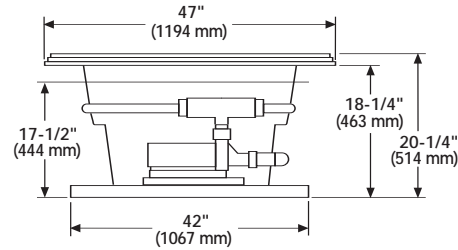

Model Numbers

Order No.	Description	Approx. Wt.
5017	47" x 70" x 20-1/4" Oval whirlpool Specify color and options when ordering.	110 lbs. (49 kg)
SWA215	Anti-microbial acrylic (White, Bone or Biscuit)	

Technical Information

Pump locations are shown for clarity.
STD-standard pump location.
ALT1 - optional alternate pump location.

Note: Nailing flange not available on this unit.

Installer Note: Due to the freeform shape of the tub shell, it is recommended that the tub be on the job before making the final cut-out for drop-in installation.

Note: Rough-in measurements may vary 1/4" (6.4 mm ±).

Specifications

Dimensions	47" x 70" x 20-1/4"	Number of Jets	Eight
Material	Acrylic, fiberglass reinforced	Air Volume Control	Two
Construction	Self-contained, pre-plumbed whirlpool bath with heat-bent rigid PVC Pipe, mounted on a pre-leveled thermoformed, drip pan base	Water Capacity	75 gal. max., 50 gal. min. (285 liters/190 liters)
Pump Motor	2 HP, Ten-speed, 120 volt, 60 HZ, 13.5 AMP, pre-mounted	Floor Loading	47 lbs./sq. ft. (229 kg/m ²)
Electrical Requirements	Two separate 120 volt, 20 AMP, GFCI protected circuits	Shipping Weight	148 lbs. (67 kg)
		Warranty	Limited ten year