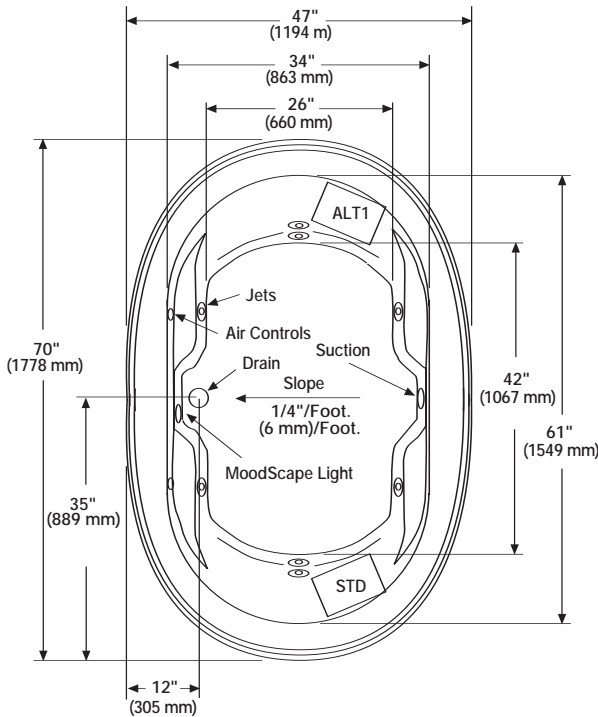

Model Numbers

Order No.	Description	Approx. Wt.
5017	47" x 70" x 20-1/4" Oval whirlpool Specify color and options when ordering.	110 lbs. (49 kg)
SWA215	Anti-microbial acrylic (White, Bone or Biscuit)	

Technical Information

Pump locations are shown for clarity.
STD-standard pump location.
ALT1 - optional alternate pump location.

Note: Nailing flange not available on this unit.

Installer Note: Due to the freeform shape of the tub shell, it is recommended that the tub be on the job before making the final cut-out for drop-in installation.

Note: Rough-in measurements may vary 1/4" (6.4 mm ±).

Specifications

Dimensions	47" x 70" x 20-1/4"	Number of Jets	Eight
Material	Acrylic, fiberglass reinforced	Air Volume Control	Two
Construction	Self-contained, pre-plumbed whirlpool bath with heat-bent rigid PVC Pipe, mounted on a pre-leveled thermoformed, drip pan base	Water Capacity	75 gal. max., 50 gal. min. (285 liters/190 liters)
Pump Motor	2 HP, Ten-speed, 120 volt, 60 HZ, 13.5 AMP, pre-mounted	Floor Loading	47 lbs./sq. ft. (229 kg/m ²)
Electrical Requirements	Two separate 120 volt, 20 AMP, GFCI protected circuits	Shipping Weight	148 lbs. (67 kg)
		Warranty	Limited ten year